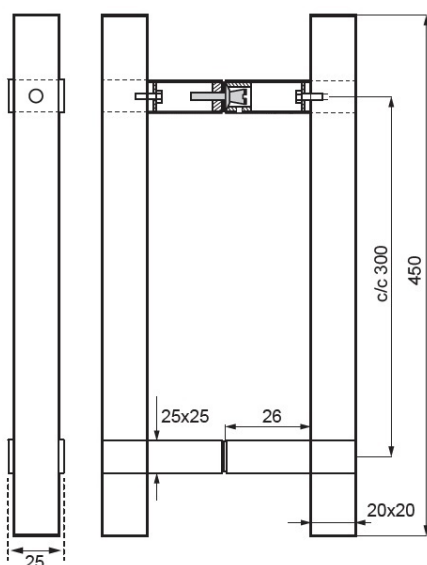

PRODUCT SHEET

Description:

Sauna Door Handle "Wisla", 20x20x450mm, cc300mm, Brushed SS304, 8-12mm Glass Thickness, Bore: ø10mm; Beech Wood -, Laquered

Item number:

17.87.049-0

Units	Box	Carton	HS Code	Barcode
Set	1	20	8302415000	 5704866514248